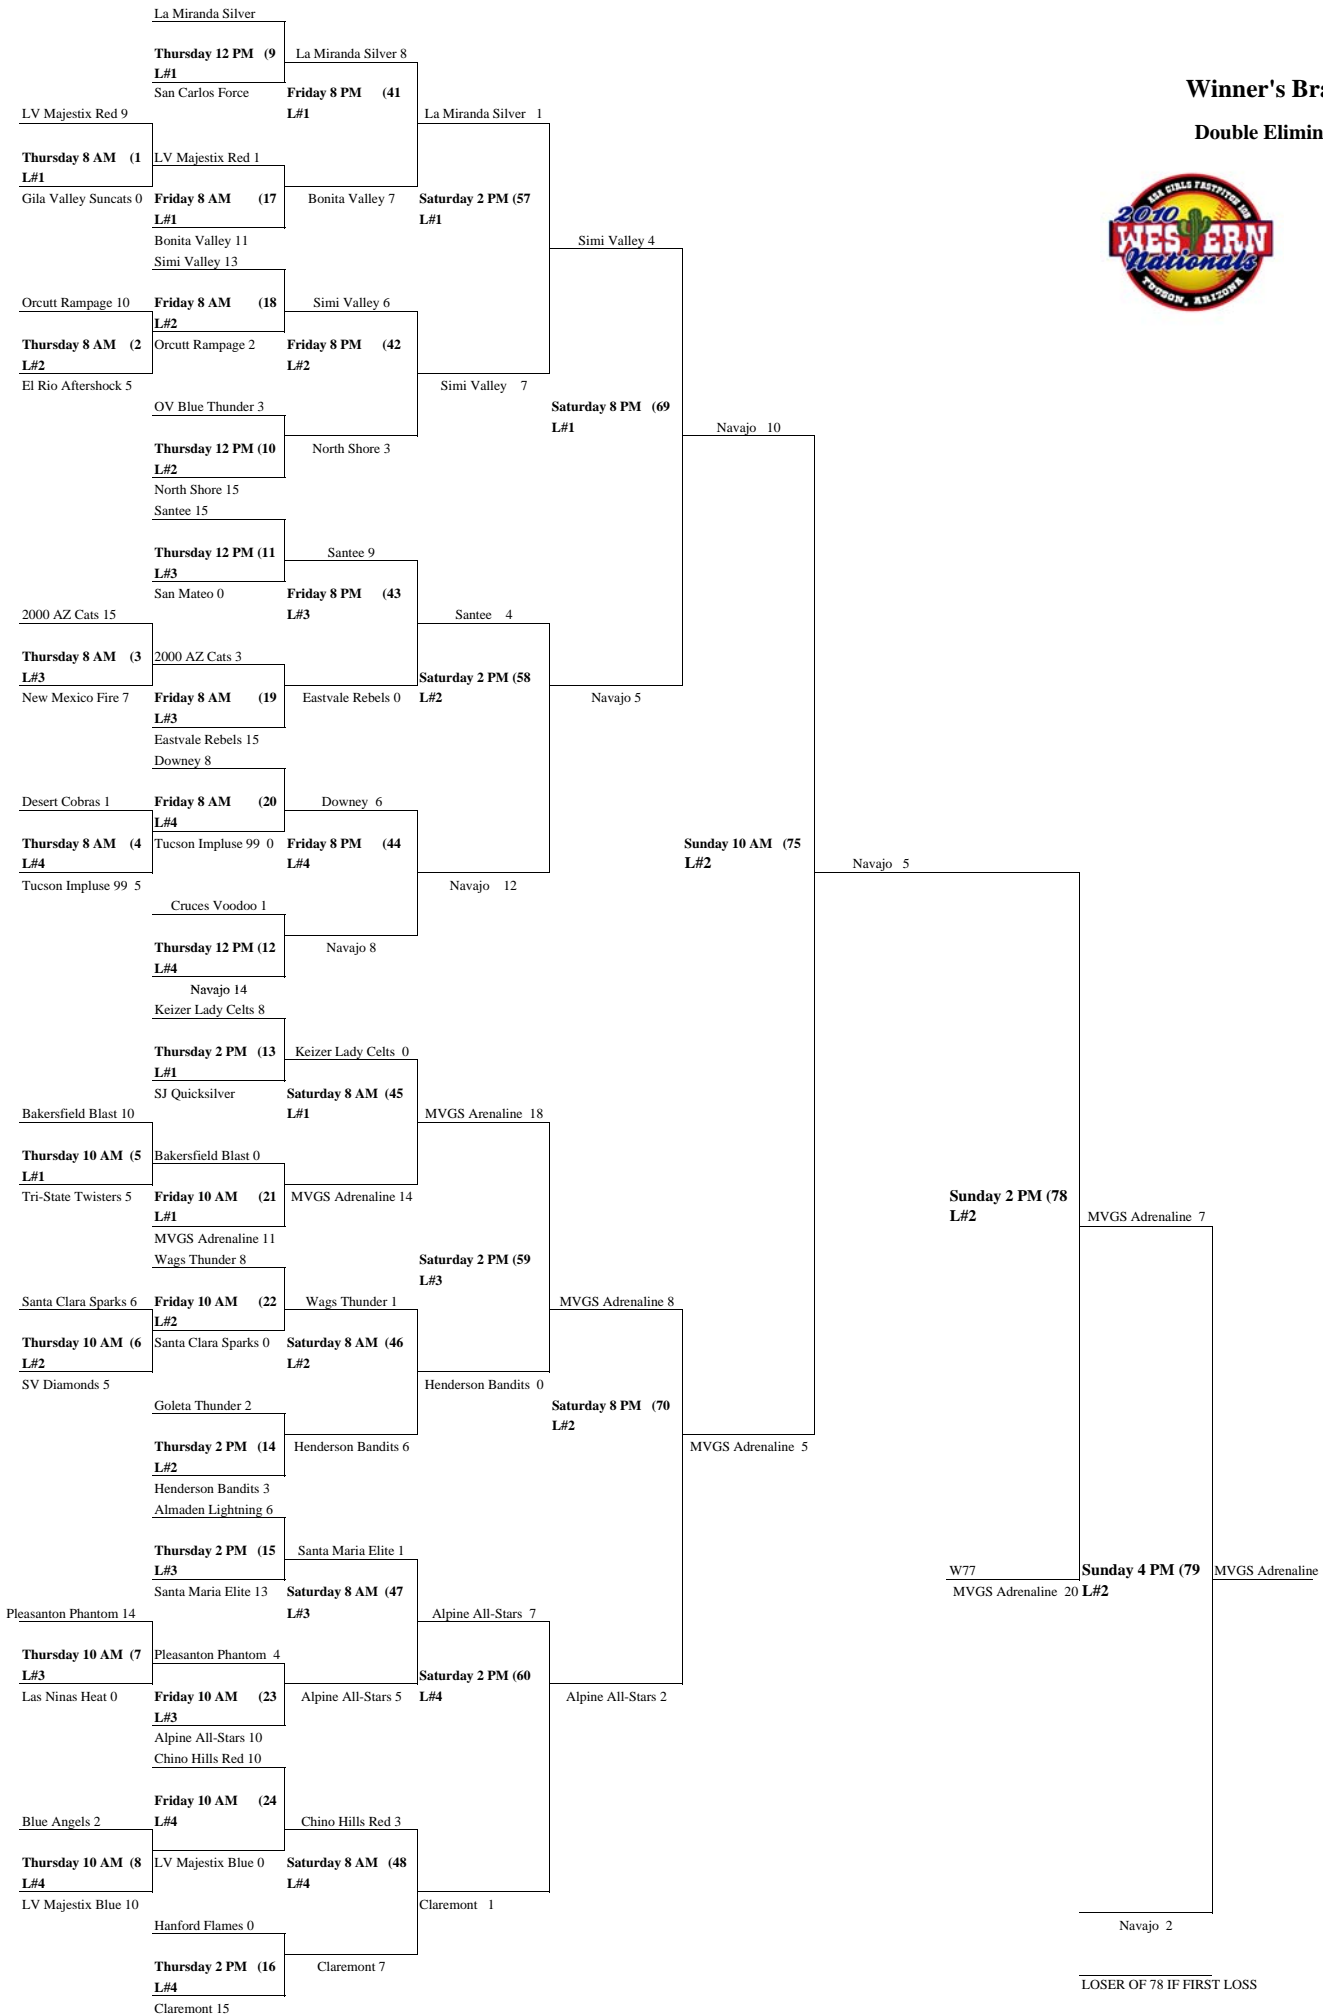

Winner's Bracket

Double Elimination

LOSER OF 78 IF FIRST LOSS

Loser's Bracket

Double Elimination